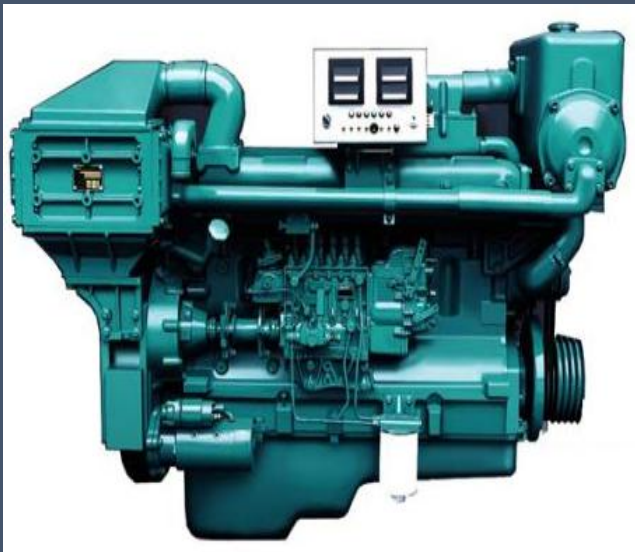

Marine Main Engine -- 20-2000KW@1500-3100rpm