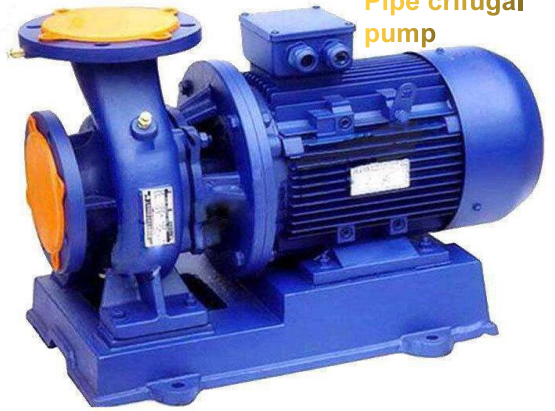

Ice machine

Pipe centrifugal pump