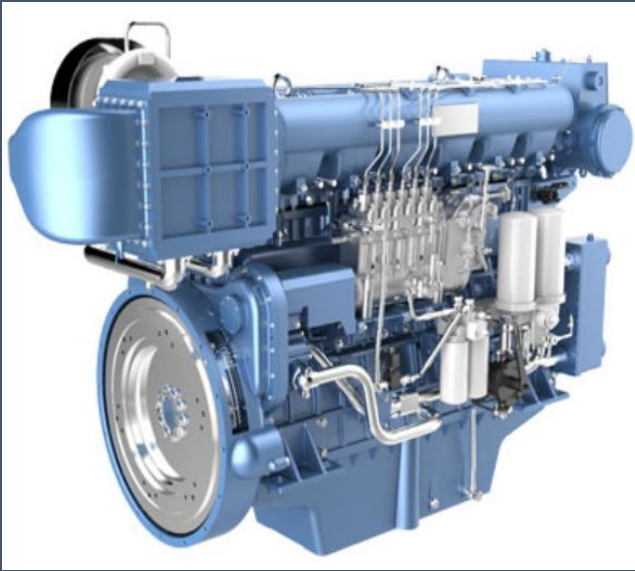

Marine Main Engine -- 20-2000KW@1500-3100rpm