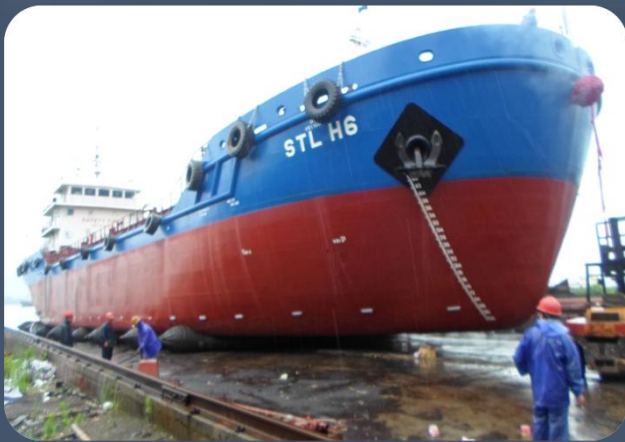

Singapore Mud barge