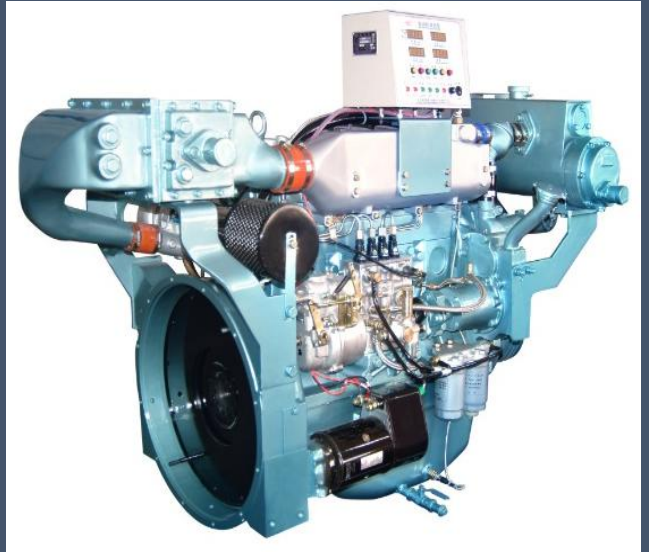

Marine Main Engine -- 20-2000KW@1500-3100rpm