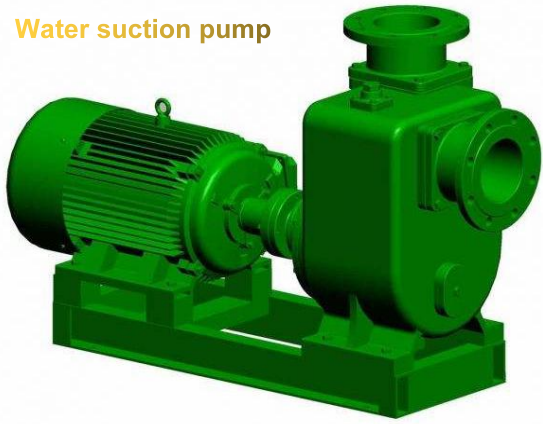

Sewage treatment

Marine Pumps Series

Water suction pump