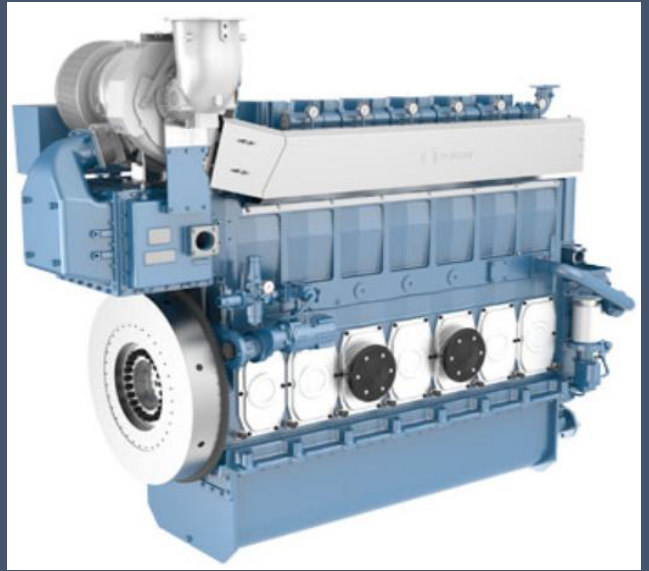

Marine Main Engine -- 20-2000KW@1500-3100rpm