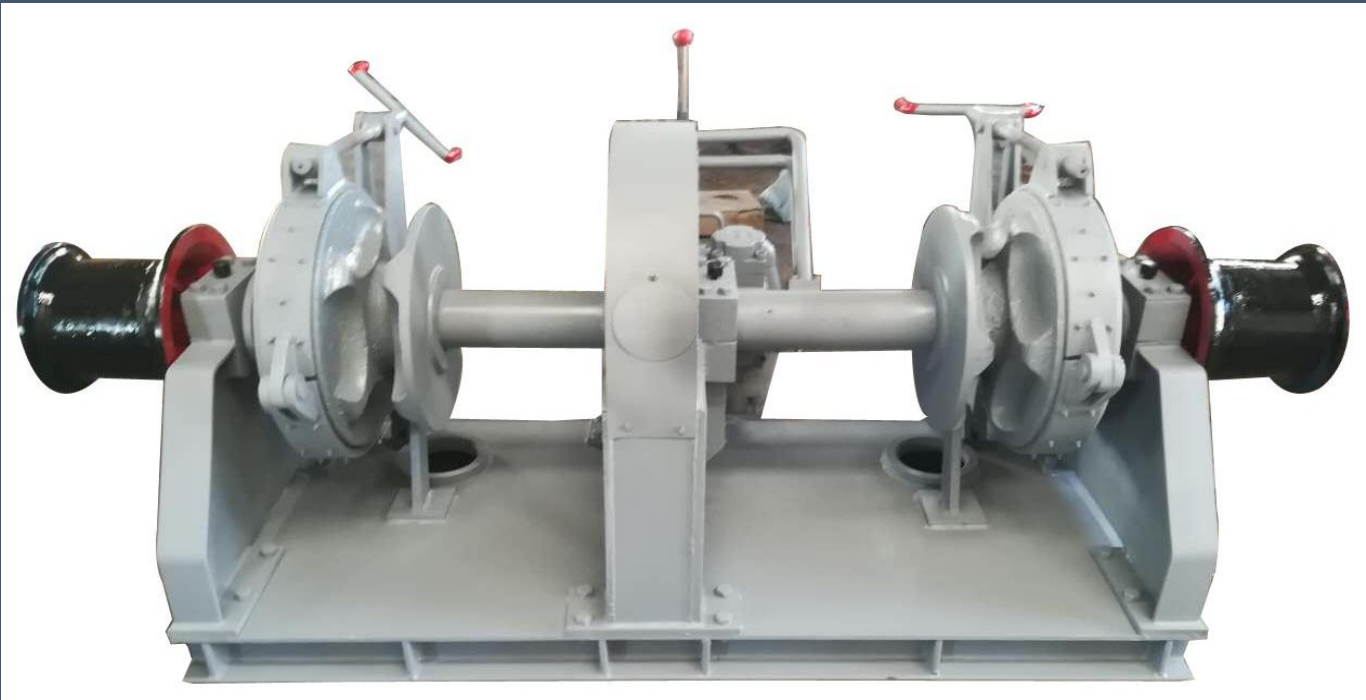

Marine generator with power 15--1800KW, 1500/1800rpm

Marine propeller diameter 50-1500cm.

Steering system, winch, anchor, chain, hatchcover, manhole, windows, door, crane, electrical system, nivation system, pumps, valves, fishing net, airbags.

Water suction pump

Pipe centrifugal pump

Sewage treatment

Ice machine

Sand pump

Bilge pump

Fire pump

circulation pump

Crane, Winch

Matrosov Anchor

Baldt Anchor

**Offshore Anchor
Stevshark Anchor**

Danforth Anchor

Delta Anchor

Pool Anchor

**U.S. Navy
Stockless Anchor**