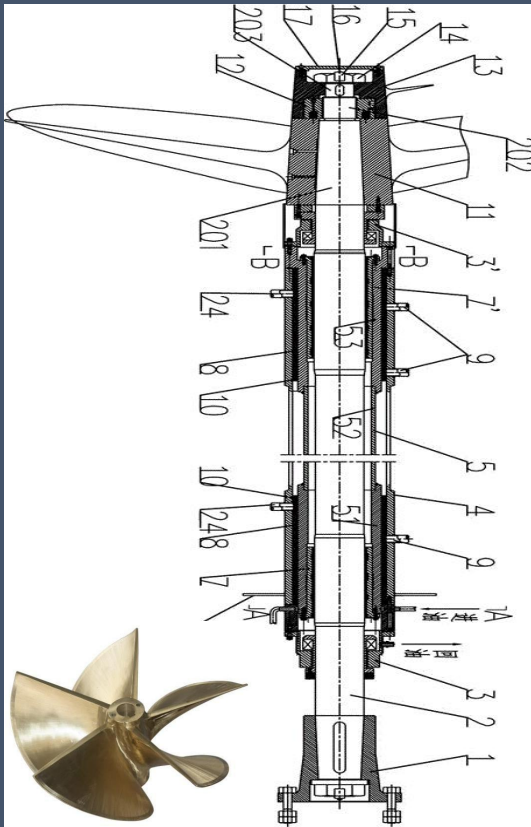

Shaft, propeller&steering system

We supply the bronze fixed and adjustable propeller with diameter 50-1500cm, 3, 4,5, 6 blades. We design department could help customers to design propeller and stern shaft according to the boat drawings.