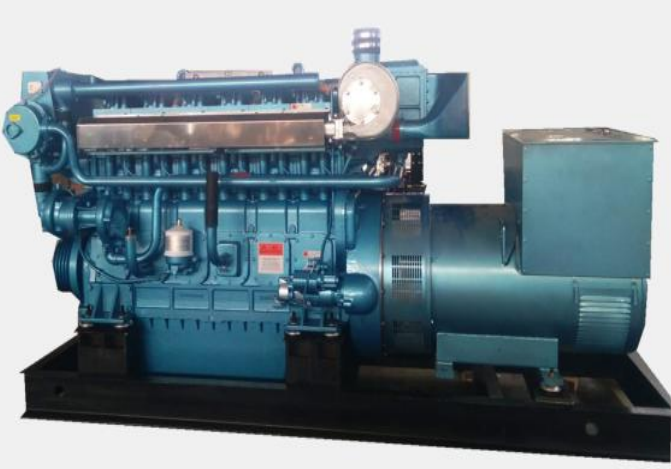

Marine generator

We supply you the Deutz, Weichai, Sinotruk, Cummins series generator also with three years quality warranty.

The alternator with Mathorn, Stamford or Some China famous brand alternator. the generator power 30-1000KW, 50/60HZ. The generator is divided into two types. One type is open type as the picture shows; the other one is silent type. Marine certificates are all available.

Marine generator Must be marine engine and marine alternator, that is very important for the cooling system, the engine heat exchanger is inner bronze and alternator is bronze.

Sinooutput will supply you more suitable and more trustworthy generators for your marine project.