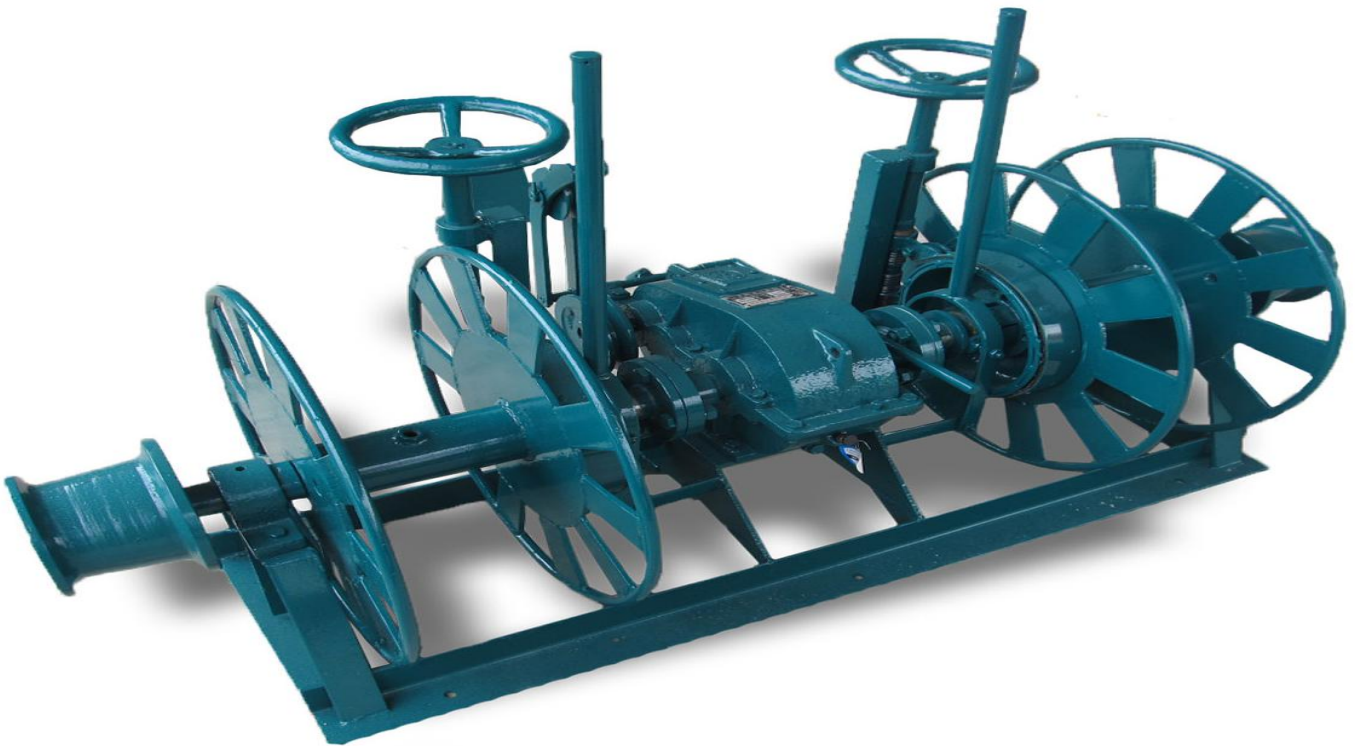

Fishing net and winch