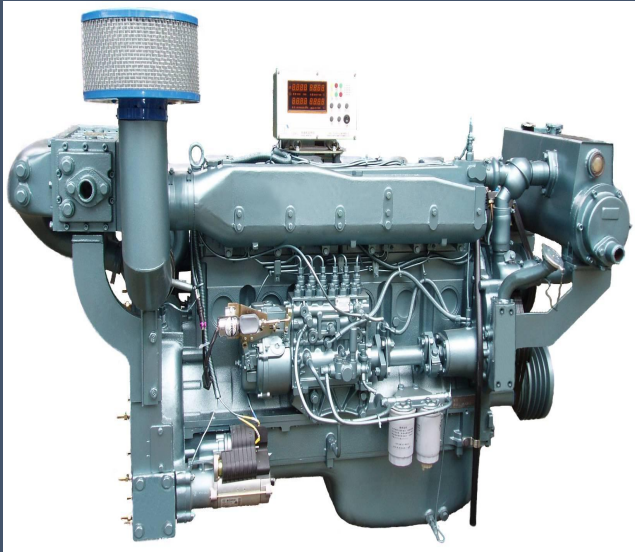

Marine Main Engine -- 20-2000KW@1500-3100rpm